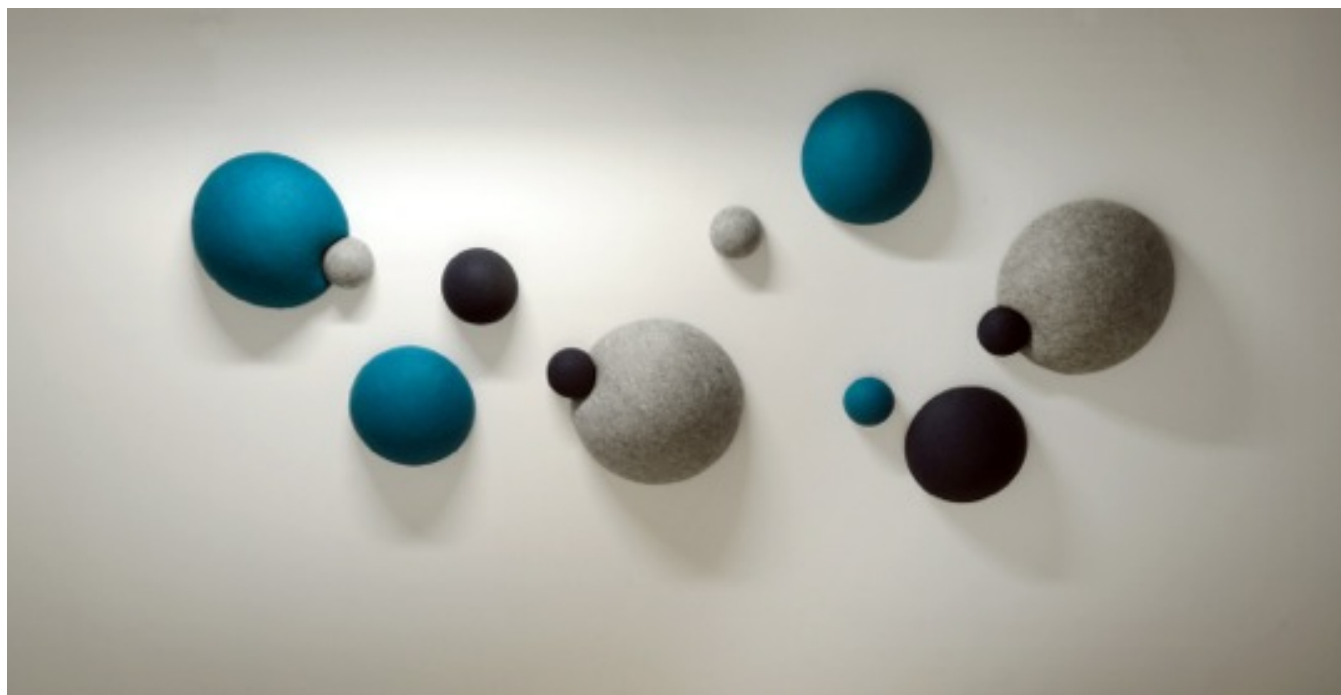

# KULA Cluster2 Sound Absorber and Diffuser

KULA Cluster is made in two, three and four Cluster combinations.  
Room 57 m<sup>2</sup>, KULA Cluster2 60 with 20 cm, KULA 40, 30 and 20 cm.

## Washing instructions:

Beat like a rug or role with a tape-rol.  
Icelandic design and production, handmade.

Choose suitable fittings for each wall type.