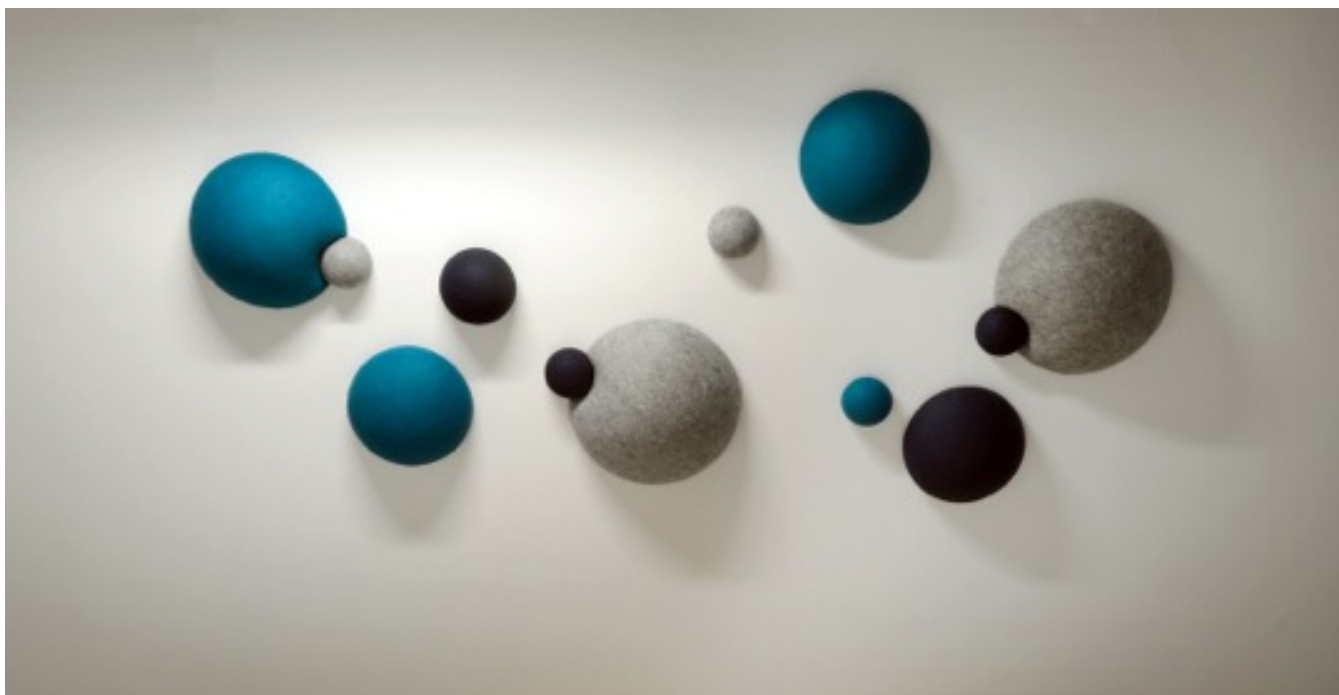

# KULA Cluster2 Sound Absorber and Diffuser

KULA Cluster is made in two, three and four Cluster combinations.  
Room 57 m<sup>2</sup>, KULA Cluster2 60 with 20 cm, KULA 40, 30 and 20 cm.

## Washing instructions:

Beat like a rug or role with a tape-rol.  
Icelandic design and production, handmade.

Choose suitable fittings for each wall type.